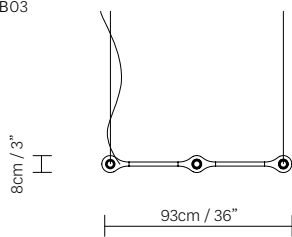

CARB03

TYPE	BEAM ANGLE	WEIGHT	CODE
LED 3X6W/2700K	26°	0.6 KG	CARB03.00.2700K.26°
LED 3X6W/4000K	26°	0.6 KG	CARB03.00.4000K.26°
LED 3X6W/2700K	34°	0.6 KG	CARB03.00.2700K.34°
LED 3X6W/4000K	34°	0.6 KG	CARB03.00.4000K.34°
LED 3X6W/2700K	54°	0.6 KG	CARB03.00.2700K.54°
LED 3X6W/4000K	54°	0.6 KG	CARB03.00.4000K.54°
CEILING ROSE		1.1 KG	CARB00.S
CETL.