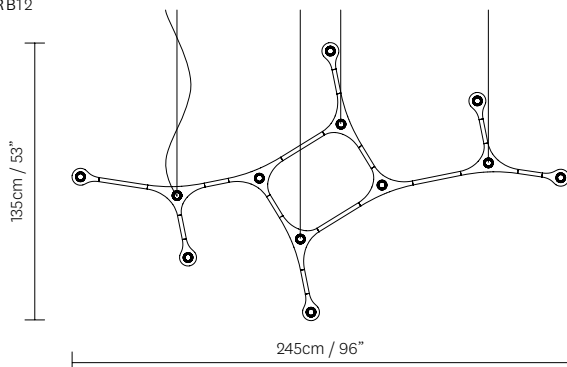

CARB12

TYPE	BEAM	WEIGHT	CODE
LED 12X6W/2700K	26°	1.9 KG	CARB12.00.2700K.26°
LED 12X6W/4000K	26°	1.9 KG	CARB12.00.4000K.26°
LED 12X6W/2700K	34°	1.9 KG	CARB12.00.2700K.34°
LED 12X6W/4000K	34°	1.9 KG	CARB12.00.4000K.34°
LED 12X6W/2700K	54°	1.9 KG	CARB12.00.2700K.54°
LED 12X6W/4000K	54°	1.9 KG	CARB12.00.4000K.54°

CEILING ROSE	1.6 KG	CARB00.L
CETL.