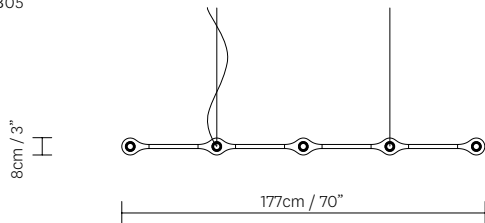

CARB04

TYPE	BEAM ANGLE	WEIGHT	CODE
LED 4X6W/2700K	26°	0.9 KG	CARB04.01.2700K.26°
LED 4X6W/4000K	26°	0.9 KG	CARB04.01.4000K.26°
LED 4X6W/2700K	34°	0.9 KG	CARB04.01.2700K.34°
LED 4X6W/4000K	34°	0.9 KG	CARB04.01.4000K.34°
LED 4X6W/2700K	54°	0.9 KG	CARB04.01.2700K.54°
LED 4X6W/4000K	54°	0.9 KG	CARB04.01.4000K.54°
CEILING ROSE		1.1 KG	CARB00.S
CETL.			

# STANDARD DIMENSIONS

CARB05

TYPE	BEAM	WEIGHT	CODE
LED 5X6W/2700K	26°	1.1 KG	CARB05.00.2700K.26°
LED 5X6W/4000K	26°	1.1 KG	CARB05.00.4000K.26°
LED 5X6W/2700K	34°	1.1 KG	CARB05.00.2700K.34°
LED 5X6W/4000K	34°	1.1 KG	CARB05.00.4000K.34°
LED 5X6W/2700K	54°	1.1 KG	CARB05.00.2700K.54°
LED 5X6W/4000K	54°	1.1 KG	CARB05.00.4000K.54°