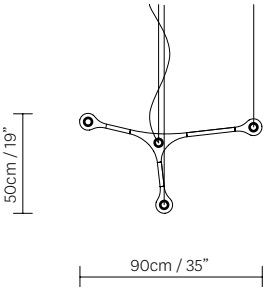

CUSTOM DIMENSIONS

CARB03

CARB04

CARB04

CARB04