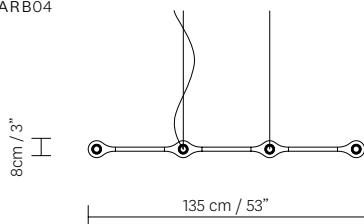

CARB04

TYPE	BEAM ANGLE	WEIGHT	CODE
LED 4X6W/2700K	26°	0.9 KG	CARB04.01.2700K.26°
LED 4X6W/4000K	26°	0.9 KG	CARB04.01.4000K.26°
LED 4X6W/2700K	34°	0.9 KG	CARB04.01.2700K.34°
LED 4X6W/4000K	34°	0.9 KG	CARB04.01.4000K.34°
LED 4X6W/2700K	54°	0.9 KG	CARB04.01.2700K.54°
LED 4X6W/4000K	54°	0.9 KG	CARB04.01.4000K.54°
CEILING ROSE		1.1 KG	CARB00.S
CETL.