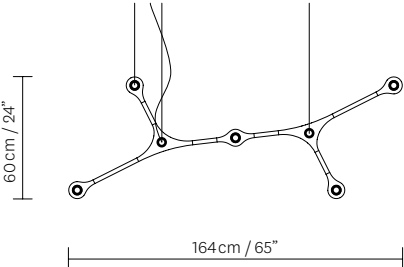

CUSTOM DIMENSIONS

CARB07