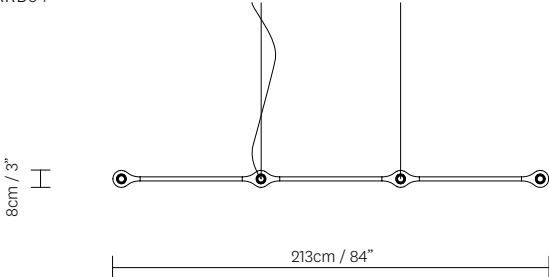

CUSTOM DIMENSIONS

CARB03

CARB04

CARB04

CARB04