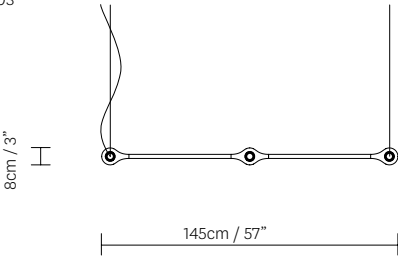

CUSTOM DIMENSIONS

CARB03