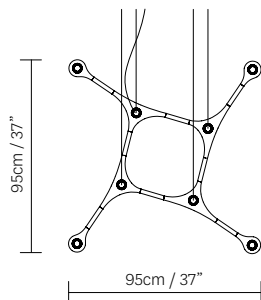

CARB08

TYPE	BEAM	WEIGHT	CODE
LED 8X6W/2700K	26°	1.6 KG	CARB10.00.2700K.26°
LED 8X6W/4000K	26°	1.6 KG	CARB10.00.4000K.26°
LED 8X6W/2700K	34°	1.6 KG	CARB10.00.2700K.34°
LED 8X6W/4000K	34°	1.6 KG	CARB10.00.4000K.34°
LED 8X6W/2700K	54°	1.6 KG	CARB10.00.2700K.54°
LED 8X6W/4000K	54°	1.6 KG	CARB10.00.4000K.54°

CEILING ROSE	1.6 KG	CARB00.L
CETL.