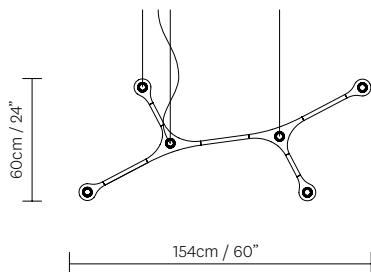

CARB06

TYPE	BEAM	WEIGHT	CODE
LED 6X6W/2700K	26°	1.2 KG	CARB06.00.2700K.26°
LED 6X6W/4000K	26°	1.2 KG	CARB06.00.4000K.26°
LED 6X6W/2700K	34°	1.2 KG	CARB06.00.2700K.34°
LED 6X6W/4000K	34°	1.2 KG	CARB06.00.4000K.34°
LED 6X6W/2700K	54°	1.2 KG	CARB06.00.2700K.54°
LED 6X6W/4000K	54°	1.2 KG	CARB06.00.4000K.54°

CEILING ROSE	1.1 KG	CARB00.S.US
CETL.