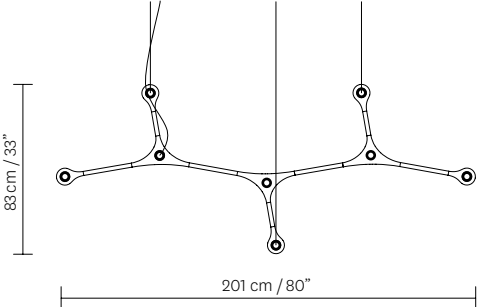

CUSTOM DIMENSIONS

CARB08