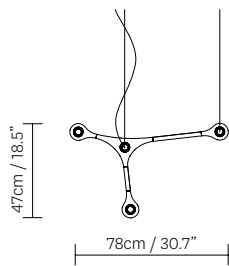

CARB04

TYPE	BEAM ANGLE	WEIGHT	CODE
LED 4X6W/2700K	26°	0.8 KG	CARB04.00.2700K.26°
LED 4X6W/4000K	26°	0.8 KG	CARB04.00.4000K.26°
LED 4X6W/2700K	34°	0.8 KG	CARB04.00.2700K.34°
LED 4X6W/4000K	34°	0.8 KG	CARB04.00.4000K.34°
LED 4X6W/2700K	54°	0.8 KG	CARB04.00.2700K.54°
LED 4X6W/4000K	54°	0.8 KG	CARB04.00.4000K.54°
CEILING ROSE		1.1 KG	CARB00.S
CETL.