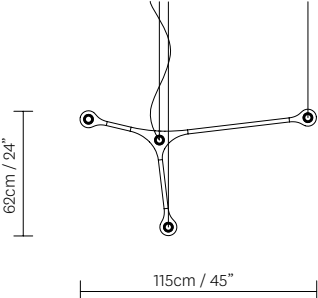

CUSTOM DIMENSIONS

CARB03

CARB04

CARB04

CARB04