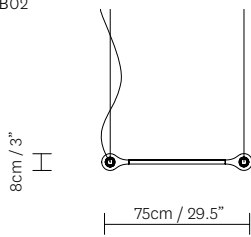

STANDARD DIMENSIONS

CARB02

TYPE	BEAM ANGLE	WEIGHT	CODE
LED 2X6W/2700K	26°	0.4 KG	CARB02.00.2700K.26°
LED 2X6W/4000K	26°	0.4 KG	CARB02.00.4000K.26°
LED 2X6W/2700K	34°	0.4 KG	CARB02.00.2700K.34°
LED 2X6W/4000K	34°	0.4 KG	CARB02.00.4000K.34°
LED 2X6W/2700K	54°	0.4 KG	CARB02.00.2700K.54°
LED 2X6W/4000K	54°	0.4 KG	CARB02.00.4000K.54°
CEILING ROSE		1.1 KG	CARB00.S
CETL.